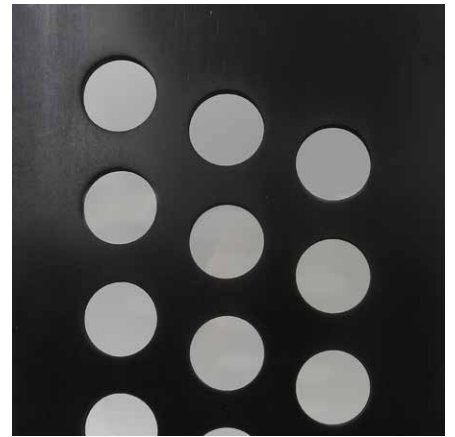

Standard Textures | Patterns

Tactile Formed Zinc | Non-Directional Finish

Tactile Formed Zinc | Directional Finish

Tactile Formed Zinc | Perforated

Tactile Formed Zinc | Mill Finish

Contact a product manager for bespoke textures and patterns.

Standard Colors | Tonalities

Tactile Formed Zinc | Anthracite Patina

Tactile Formed Zinc | Medium Bronze Patina

Tactile Formed Zinc | Light Bronze Patina

Tactile Formed Zinc | Bronze Patina

Tactile Formed Zinc | Preweathered